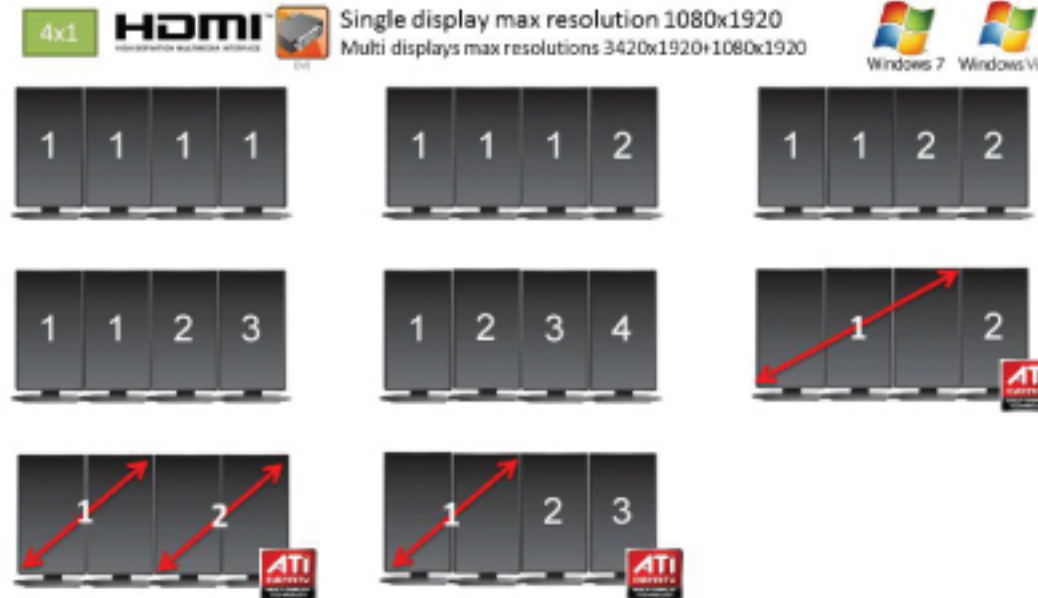

4 Multi-Display