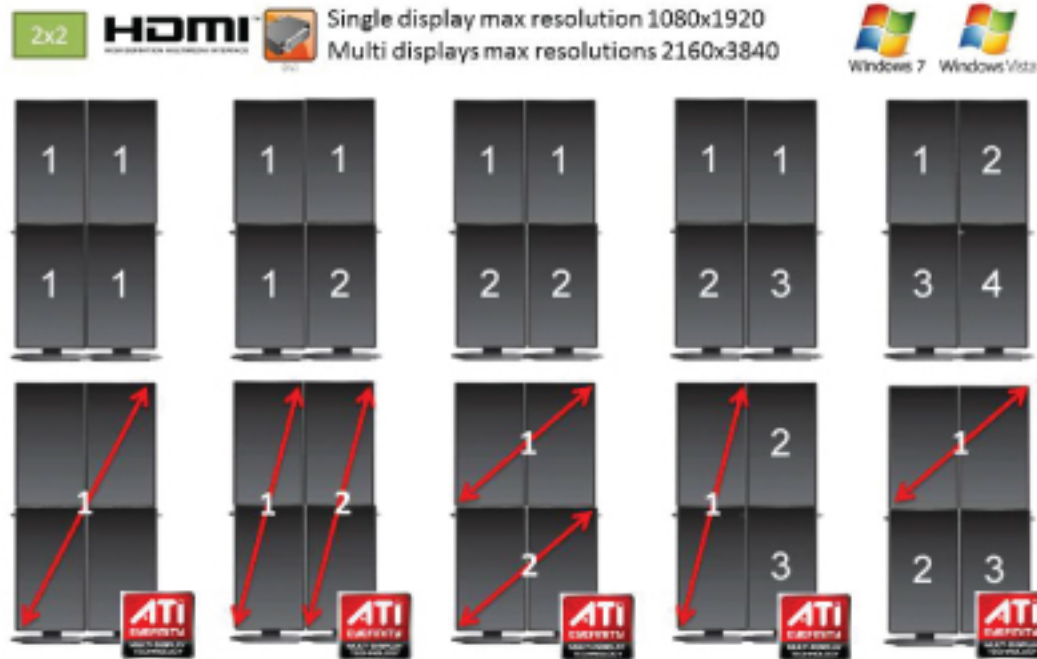

VERTEX® Multi Display Card

4 Multi-Display