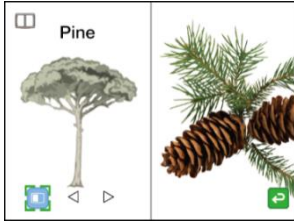

Reproduces Smooth Motion

The L-12iD captures and reproduces moving images at 30fps (frame per second) for the display of truly smooth, natural motion.

Easy Control at Your Fingertips

A simple turn of the zoom dial is all that is needed to zoom in, zoom out and make fine zoom adjustments. For added ease of use, the AF (Auto Focus) button enables easy one-touch auto focusing.

Highlight

Draw attention to a particular section of an image.

Mask

Hide a selected part of an image from view.

Mosaic

Give images a mosaic-like effect.

Picture-in-Picture

Display a quarter-size still image along with a live image.