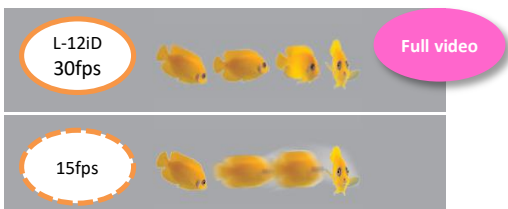

Interactive Visual Presenter L-12iD

High Quality Images, Premium Features

Easy operation with one hand.

* The rotating camera head turns 300 degrees allowing projection from various angles.

High Image Quality & Advanced 96X Zoom

The L-12iD- 3.4M pixel CMOS 1/2.8" Image Sensor, produces full HD 1080p resolution with outstanding color reproduction and sharp image resolution. Moreover, the incredible 96x zoom (12x optical and 8x Digital) means the L-12iD can display the smallest objects clearly for a spectacular audience experience.

Reproduces Smooth Motion

The L-12iD captures and reproduces moving images at 30fps (frame per second) for the display of truly smooth, natural motion.

Easy Control at Your Fingertips

A simple turn of the zoom dial is all that is needed to zoom in, zoom out and make fine zoom adjustments. For added ease of use, the AF (Auto Focus) button enables easy one-touch auto focusing.