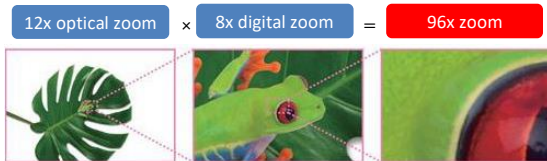

Interactive Visual Presenter L-12iD

High Quality Images, Premium Features

Easy operation with one hand.

* The rotating camera head turns 300 degrees allowing projection from various angles.

High Image Quality & Advanced 96X Zoom

The L-12iD- 3.4M pixel CMOS 1/2.8" Image Sensor, produces full HD 1080p resolution with outstanding color reproduction and sharp image resolution. Moreover, the incredible 96x zoom (12x optical and 8x Digital) means the L-12iD can display the smallest objects clearly for a spectacular audience experience.